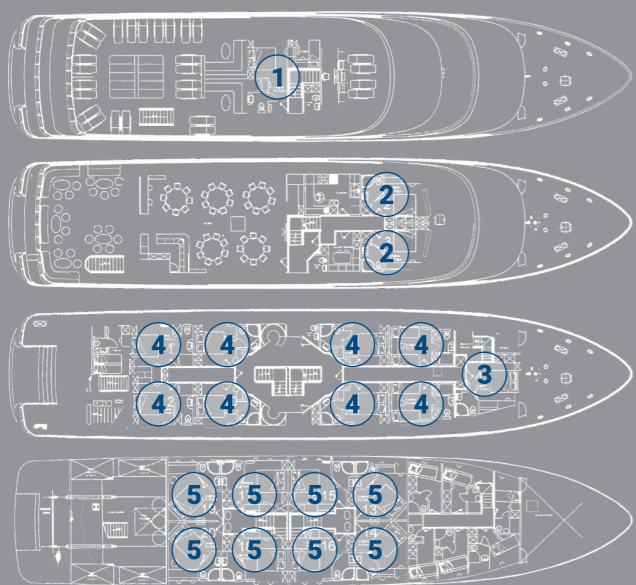

MV Corona

Sun Deck		
1 cabin double		
1	Type A+	15 m ²
Salon Deck		
2 cabins double		
2	Type A+	15-16 m ²
Main Deck		
1 cabin double		
3	Type A+	16-17 m ²
6 cabins double		
4	Type A	14 m ²
2 cabins twin (2 single beds)		
4	Type A	14 m ²
Lower Deck		
2 cabins triple (1 double bed / 1 single bed)		
5	Type B	17-18 m ²
6 cabins double		
5	Type B	17-18 m ²

This vessel is equipped with 20 cabins for up to 40 persons, each with air condition, private bathroom and 2 to 3 windows. 2 TVs (satellite) and Wi-Fi connection are available for free on the salon deck.

Name of the boat: MV Corona
Length: 44.3 m / Width: 9.2 m / Weight: 495 t

4 cabins on main deck, salon deck and sun deck (type A+):

- 2 cabins double (salon deck), approx. 15-16 m²
 - 1 cabin double (sun deck), approx. 15 m²
 - 1 cabin double (main deck), approx. 16-17 m²
- Each cabin equipped with two windows (95 x 80 cm, opening possible), one porthole (20 cm wide) in the bathroom (which can be opened)